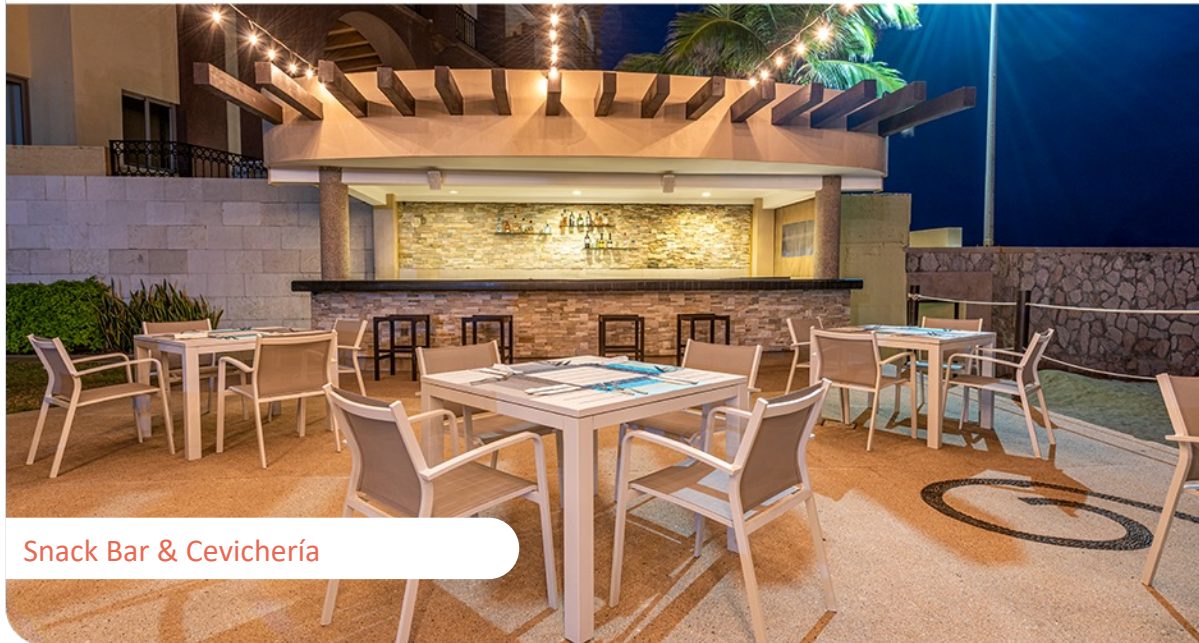

**Park Royal Beach Mazatlán** is on the marina, facing the sea's imposing beauty and near the best attractions.

The resort welcomes guests with 131 spacious rooms with ocean views, decorated with color and minimalist details.

  
**PARK ROYAL**<sup>®</sup>  
BEACH RESORT

MAZATLÁN

3 Consumption centers for your delight