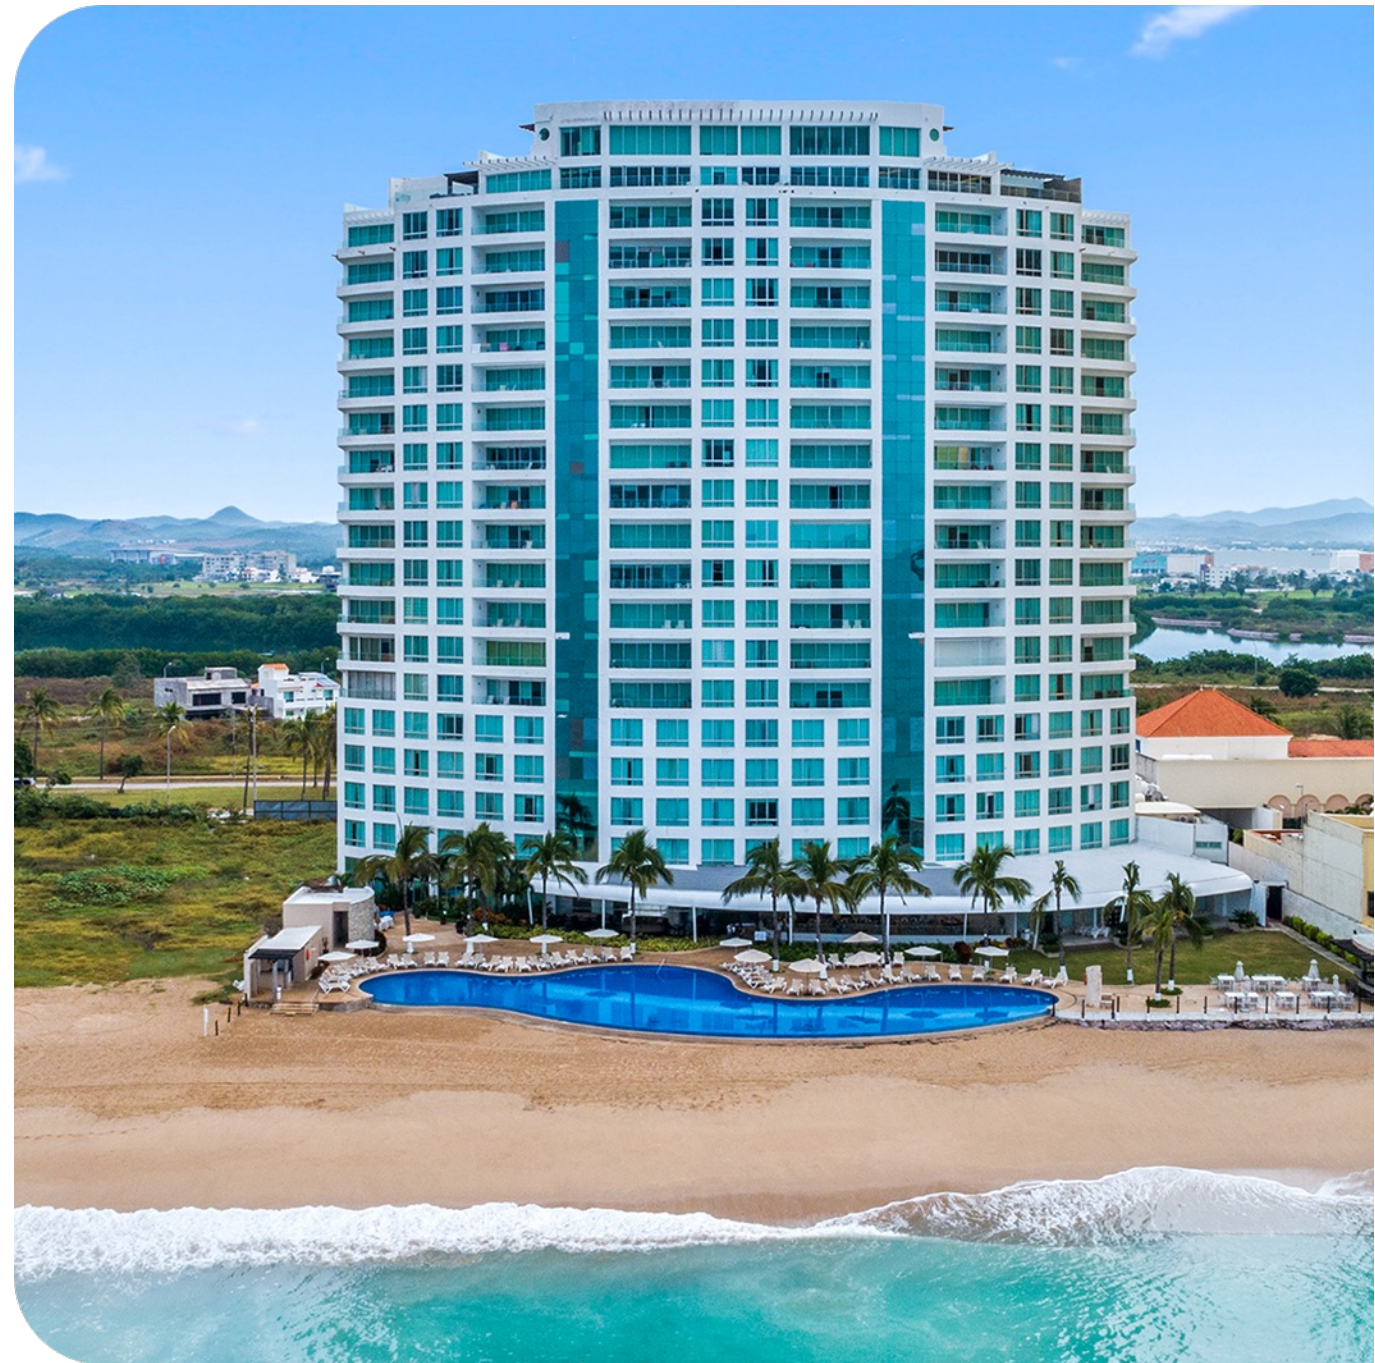

# Park Royal Beach Mazatlán

  
**PARK ROYAL**<sup>®</sup>  
BEACH RESORT

MAZATLÁN

**Mazatlan** has beautiful beaches and unpretentious culture and fun. Due to its simplicity and tranquility, it is the favorite destination of those who flee the cold looking for a warm and welcoming environment. Its golden beaches and blue lagoons show why it is called "The Pearl of the Pacific."

**Park Royal Beach Mazatlán** is on the marina, facing the sea's imposing beauty and near the best attractions.

The resort welcomes guests with 131 spacious rooms with ocean views, decorated with color and minimalist details.

## Location

Blvd. Sabalo-Cerritos 3110, Marina Mazatlán, Mazatlán, Sinaloa,  
México

C.P. 82100,